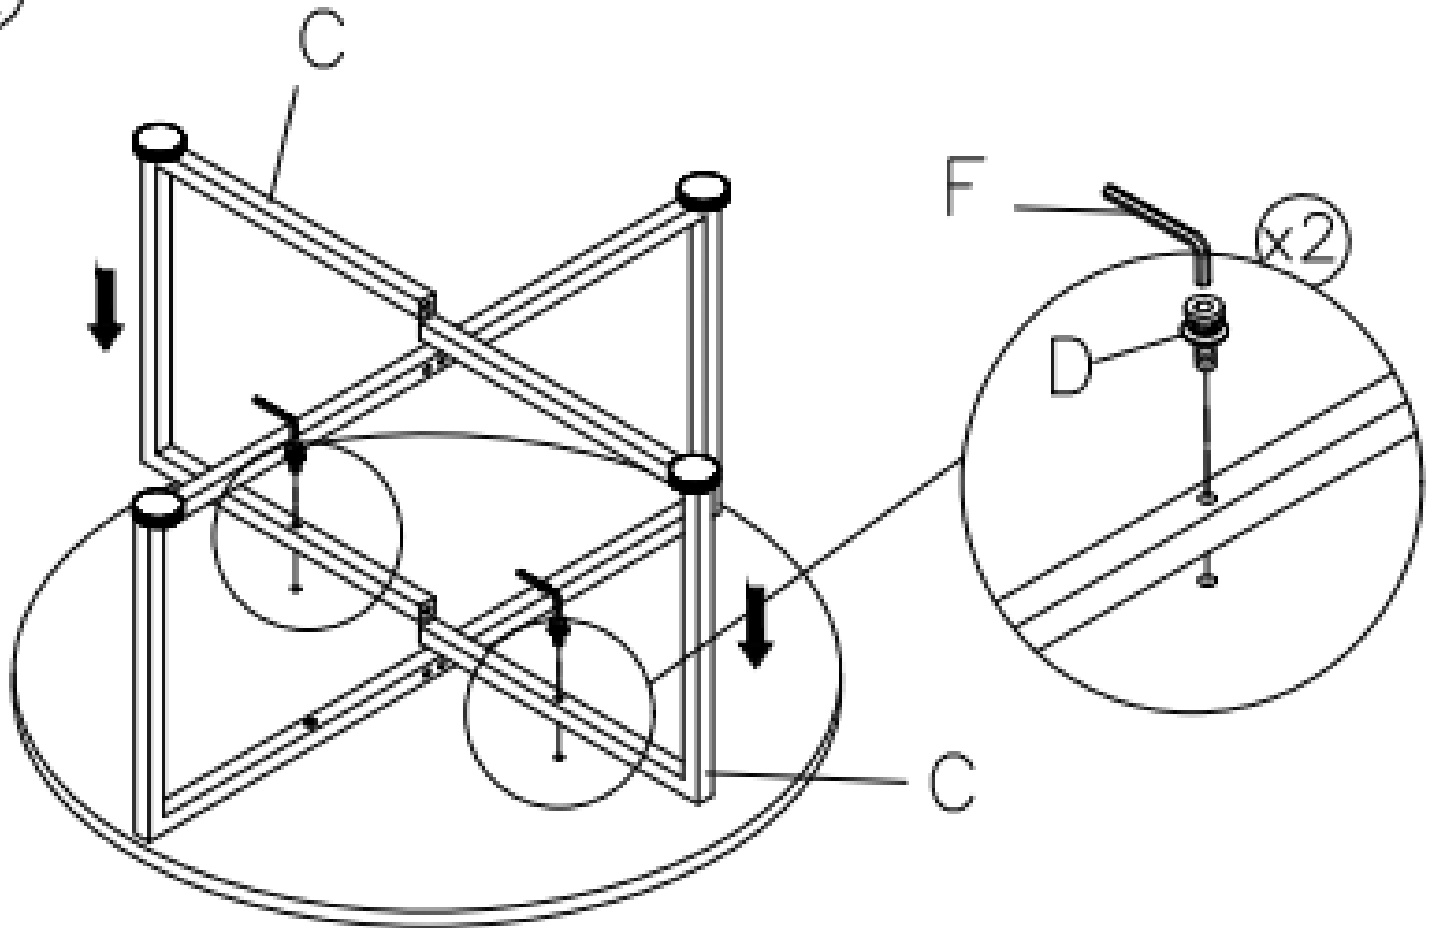

Assembly Instructions

②