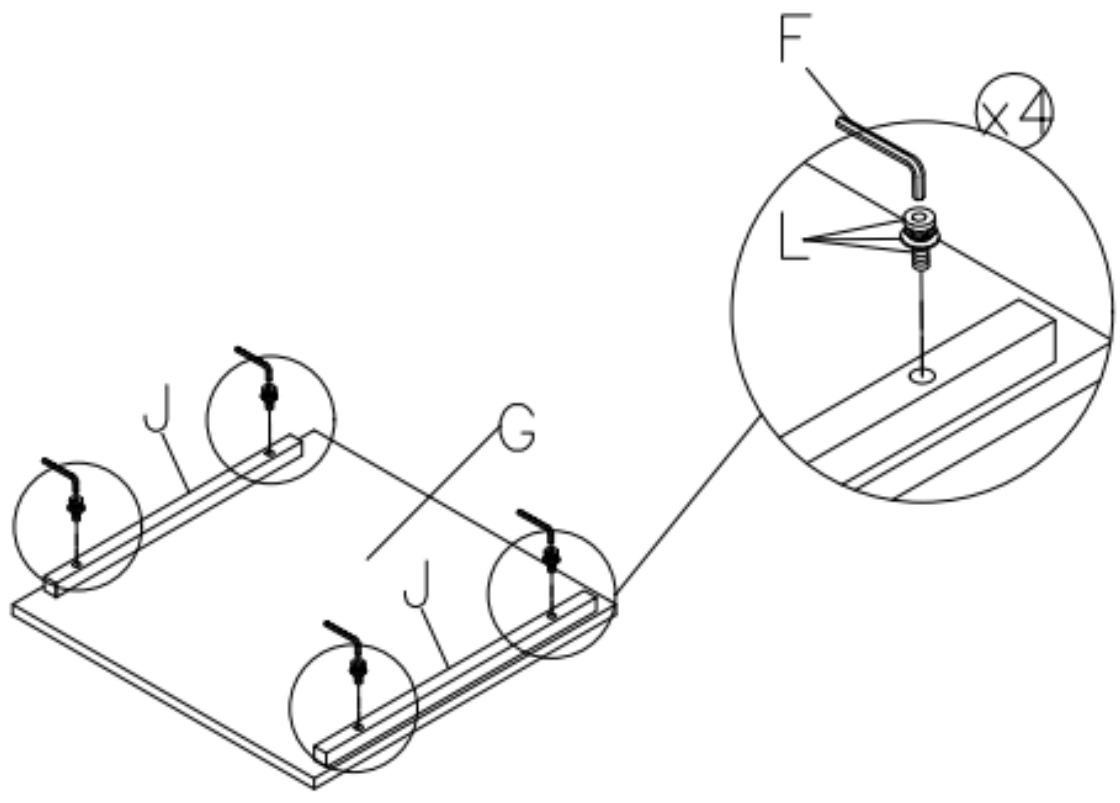

Metric

882.65mm W

882.65mm D

101.6mm H

Assembly Instructions

Cocktail table

Ax1 	Bx1 	Cx2 	Dx8  M6x32mm
			Fx1  M4

End table (x2)

Gx1 	Hx2 	Jx2 	Kx2 
Lx12  M6x25MM	Fx1  M4		

Assembly Instructions

②

③

Assembly Instructions

④

⑤x2

Assembly Instructions