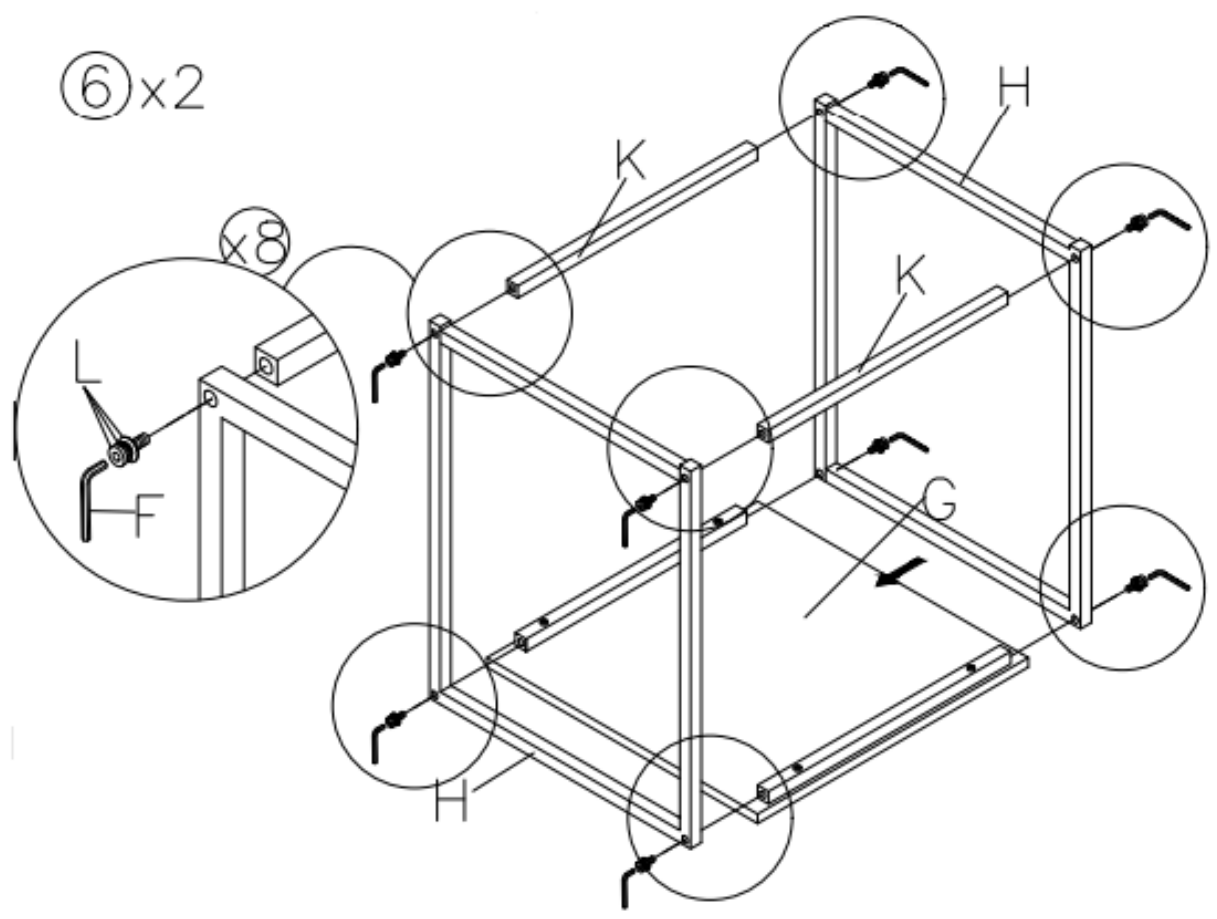

Assembly Instructions

⑥x2

⑦x2