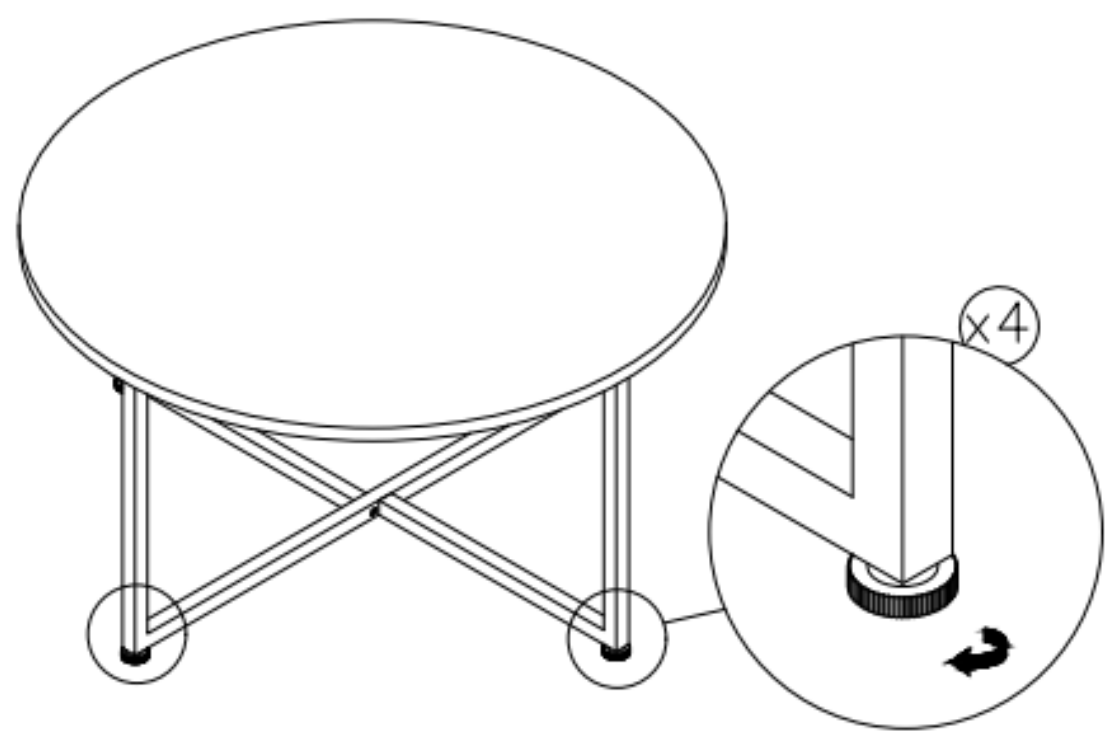

Metric

882.65mm W

882.65mm D

101.6mm H

Assembly Instructions

Cocktail table

Ax1 	Bx1 	Cx2 	Dx8  M6x32mm
			Fx1  M4

End table (x2)

Gx1 	Hx2 	Jx2 	Kx2 
Lx12  M6x25MM	Fx1  M4		

Assembly Instructions

②

③

Assembly Instructions

④

⑤x2

Assembly Instructions