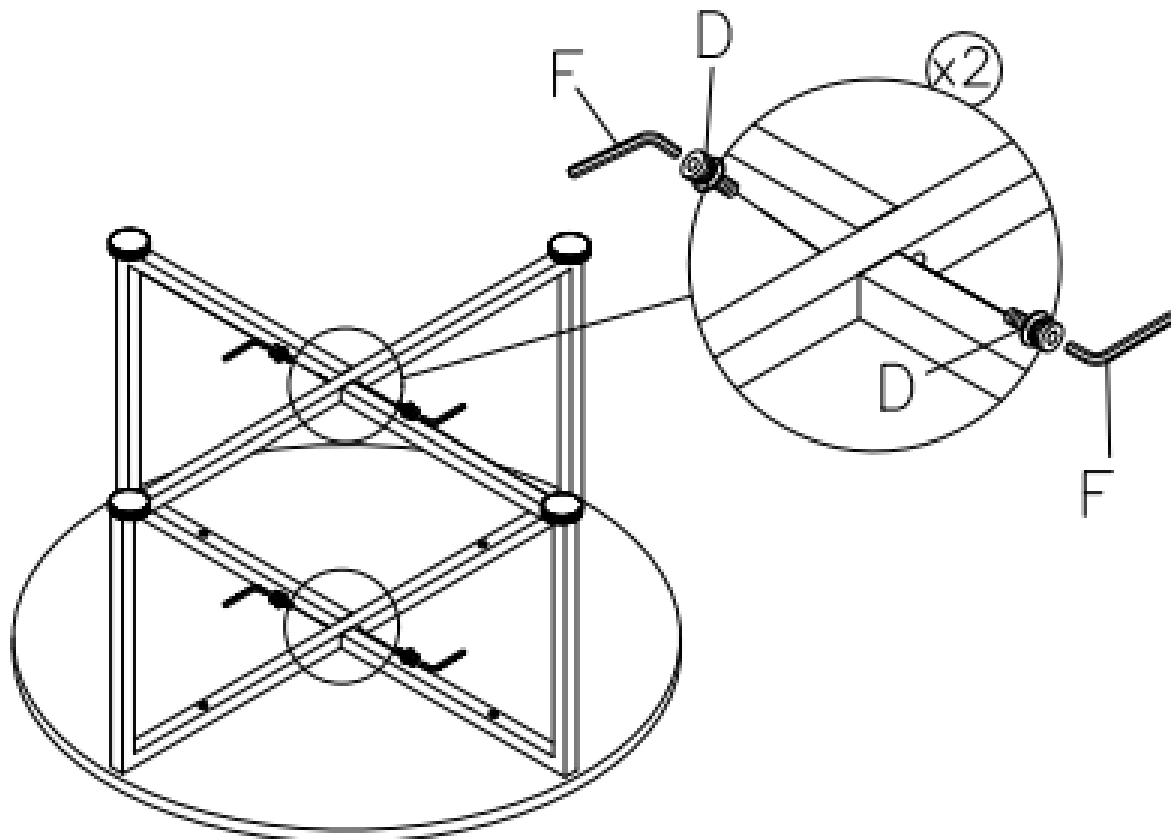

Metric

882.65mm W

882.65mm D

101.6mm H

Assembly Instructions

Cocktail table

Ax1 	Bx1 	Cx2 	Dx8  M6x32mm
			Fx1  M4

End table (x2)

Gx1 	Hx2 	Jx2 	Kx2 
Lx12  M6x25MM	Fx1  M4		

Assembly Instructions

②

③

Assembly Instructions

④

⑤x2

Assembly Instructions