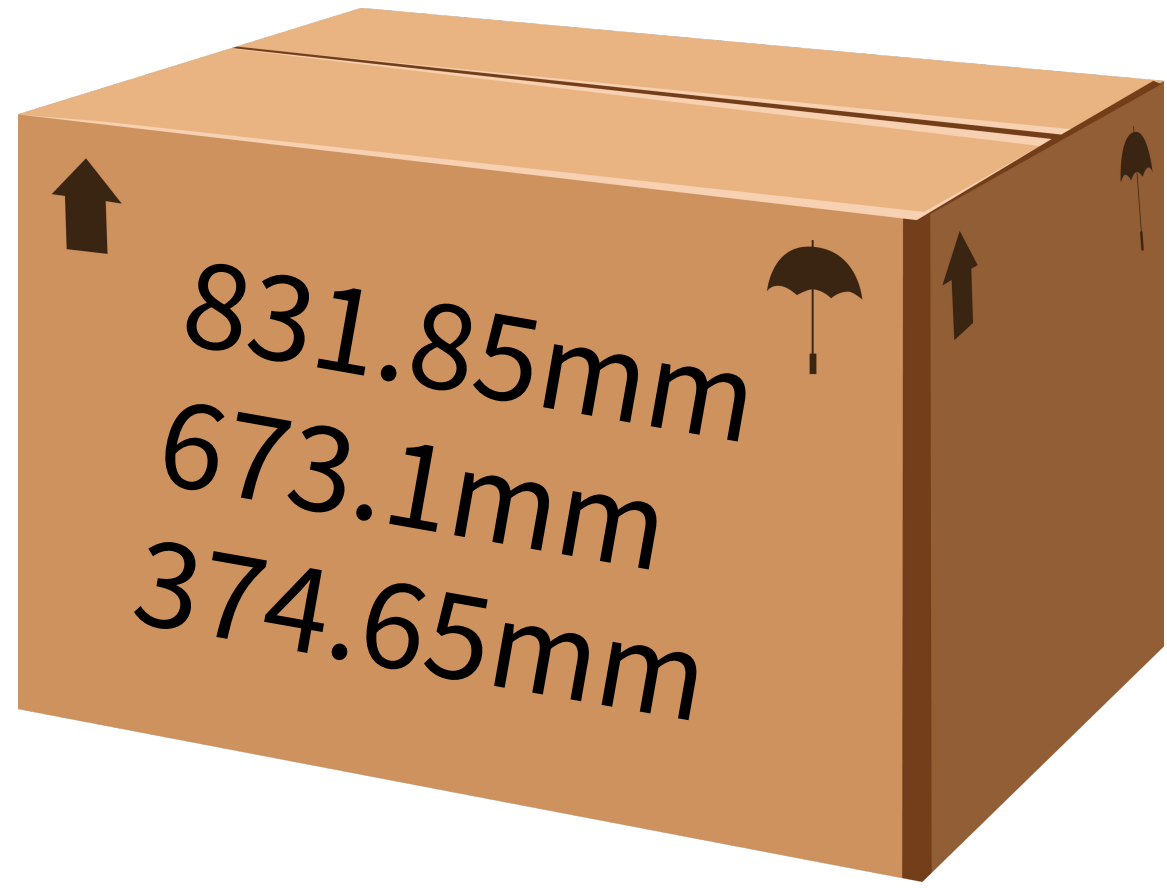

CARTON SIZE

カートンサイズ