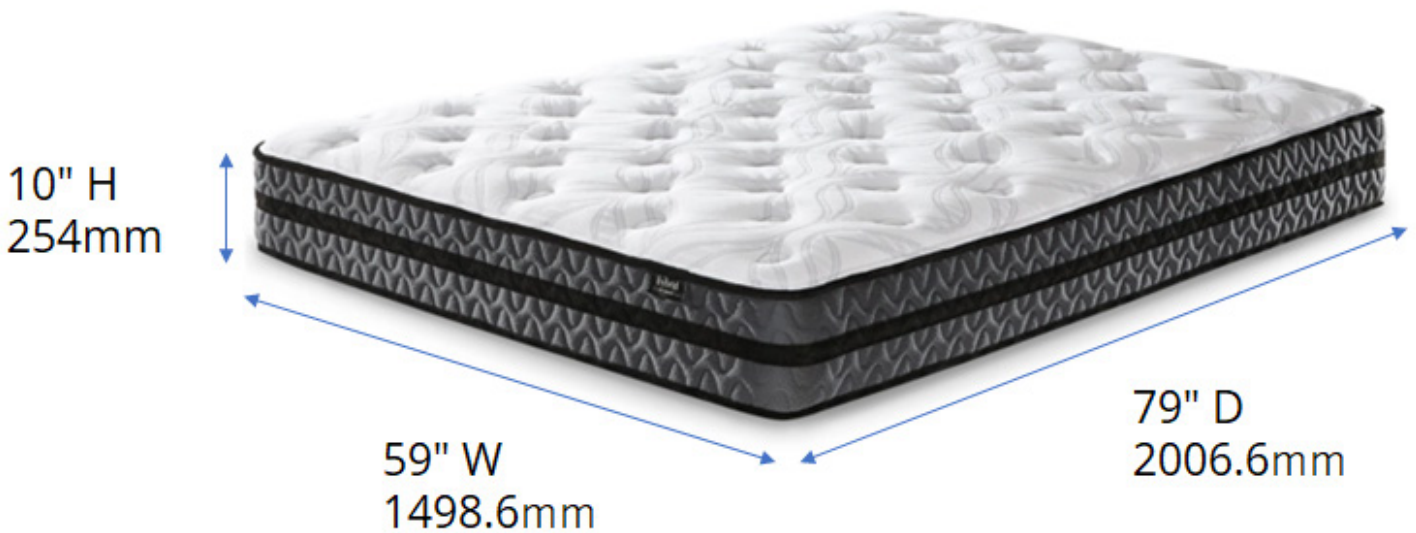

10 Inch Pocketed Hybrid Mattress

King

Queen

Full

Twin

10 Inch Pocketed Hybrid Mattress

M58941US

King

\$695

10 Inch Pocketed Hybrid Mattress Queen

M58931US

\$595

10 Inch Pocketed Hybrid Mattress

M58921US

Full

\$395

10" H
254mm

52" W
1320.8mm

74" D
1879.6mm

59"
1498.6mm

13"
330.2mm

13"
330.2mm

10 Inch Pocketed Hybrid Mattress

M58911US