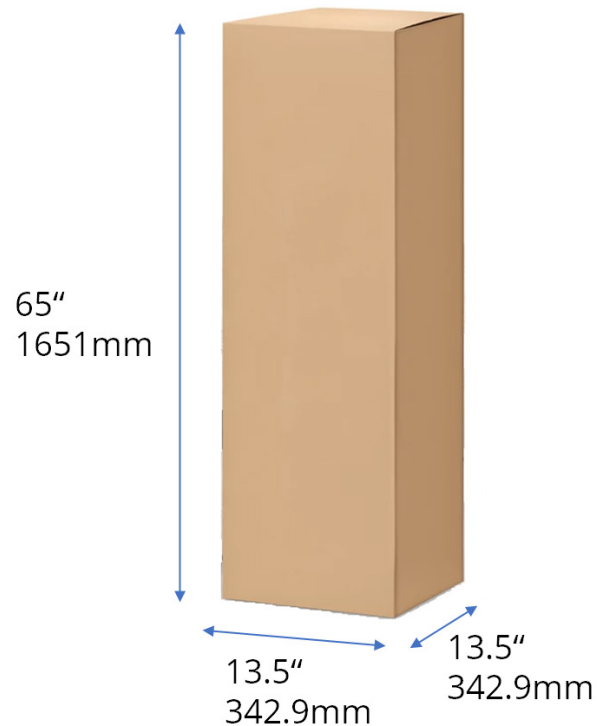

10 Inch Pocketed Hybrid Mattress

King

Queen

Full

Twin

10 Inch Pocketed Hybrid Mattress

M58941US

King

\$695

10 Inch Pocketed Hybrid Mattress Queen

M58931US

\$595

10 Inch Pocketed Hybrid Mattress

M58921US

Full

\$395

10" H
254mm

52" W
1320.8mm

74" D
1879.6mm

59"
1498.6mm

13"
330.2mm

13"
330.2mm

10 Inch Pocketed Hybrid Mattress

M58911US