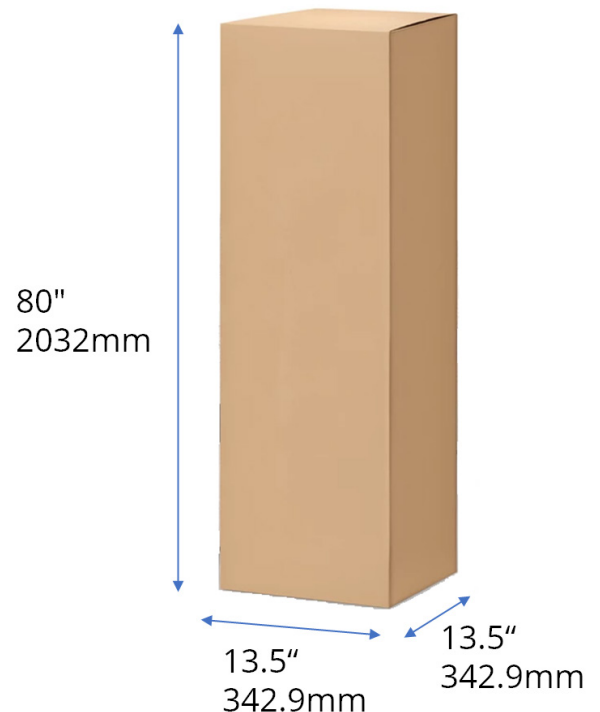

10 Inch Pocketed Hybrid Mattress

King

Queen

Full

Twin

10 Inch Pocketed Hybrid Mattress

M58941US

King

\$695

10 Inch Pocketed Hybrid Mattress Queen

M58931US

\$595

10 Inch Pocketed Hybrid Mattress

M58921US

Full

\$395

10" H
254mm

52" W
1320.8mm

74" D
1879.6mm

59"
1498.6mm

13"
330.2mm

13"
330.2mm

10 Inch Pocketed Hybrid Mattress

M58911US