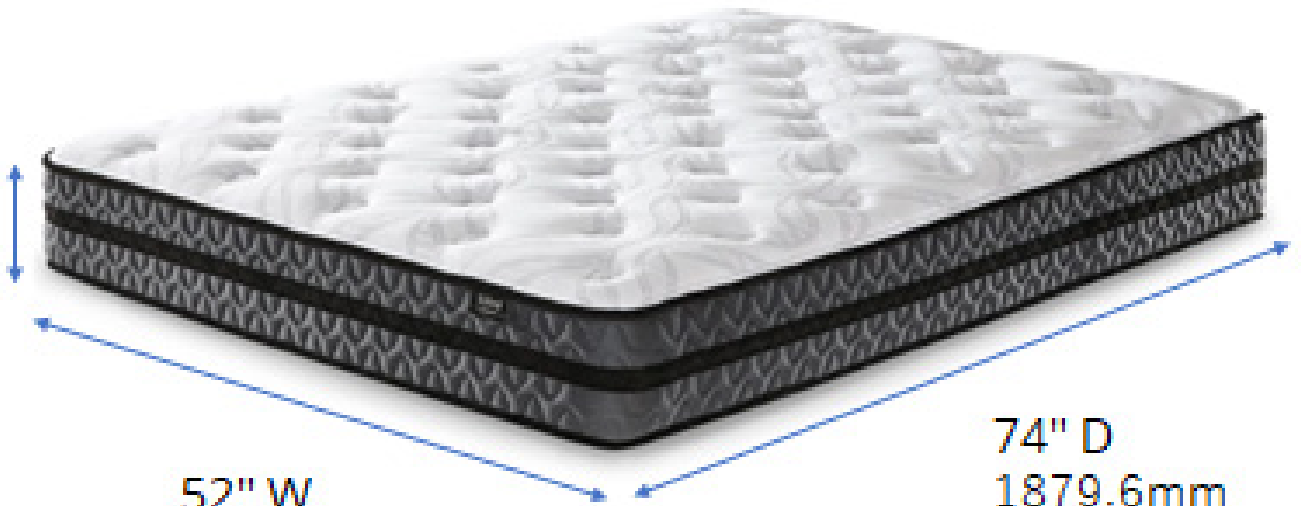

10 Inch Pocketed Hybrid Mattress

King

Queen

Full

Twin

10 Inch Pocketed Hybrid Mattress

M58941US

King

\$695

10 Inch Pocketed Hybrid Mattress Queen

M58931US

\$595

10 Inch Pocketed Hybrid Mattress

M58921US

Full

\$395

10" H
254mm

52" W
1320.8mm

74" D
1879.6mm

59"
1498.6mm

13"
330.2mm

13"
330.2mm

10 Inch Pocketed Hybrid Mattress

M58911US