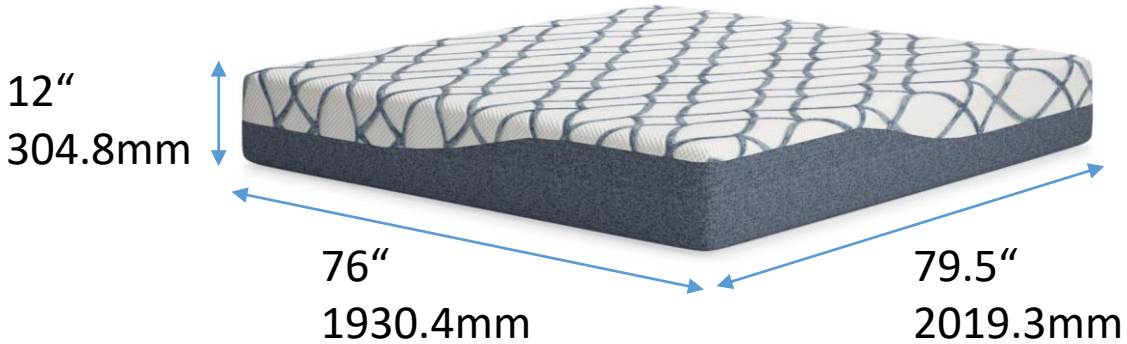

# *12 Inch Chime Elite 2.0*

**King Size**

**M42641US**

**\$1,095**

**Queen Size**

**M42631W2**

**\$995**

## King Size

## King Size

13.78" W

13.78" D

79.13" H

350.01mm 幅

350.01mm 奥

2009.9mm 高

79.13" H  
2009.9mm

## Queen Size

13.78" W

13.78" D

63.39" H

350.01mm 幅

350.01mm 奥

1610.11mm 高

63.39" H  
1610.11mm