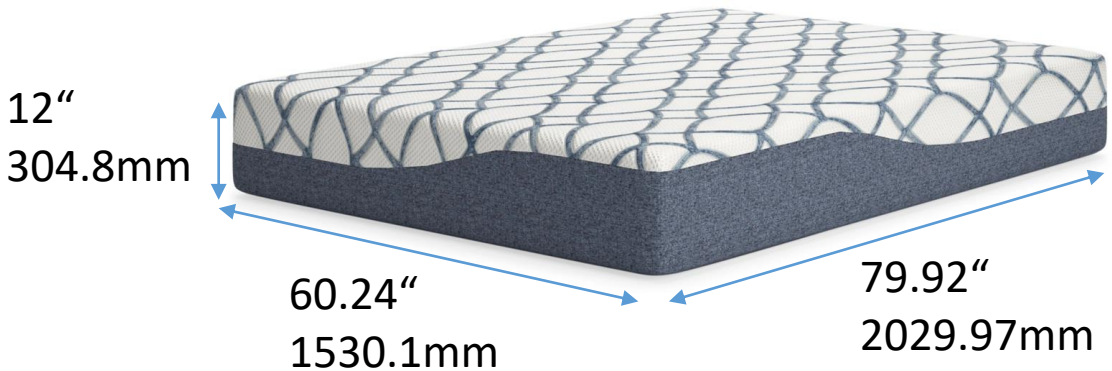

Dimensions / サイズ

King Size

Queen Size